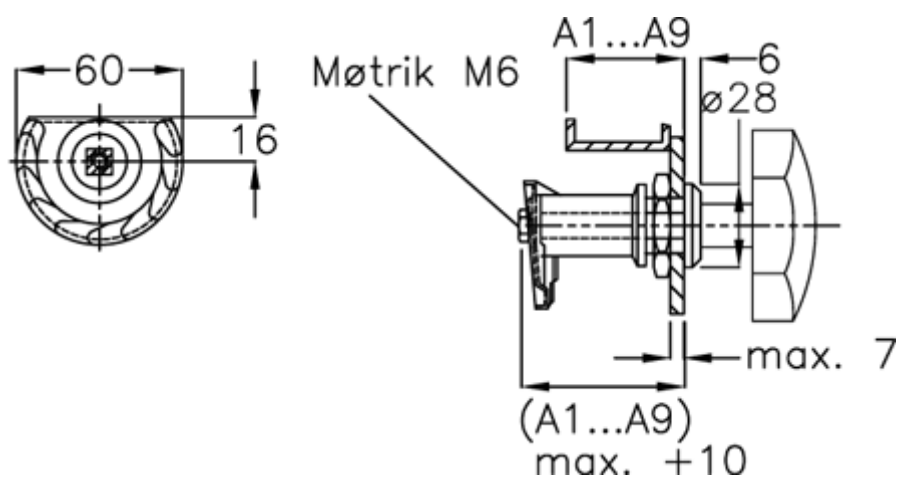

# Data Sheet

Article number: 209180411  
Description: E+G Door lock  
GN 119-SG-A1-NI

## Measures

Door + frame thickness = 17-25  
Measure type = A1